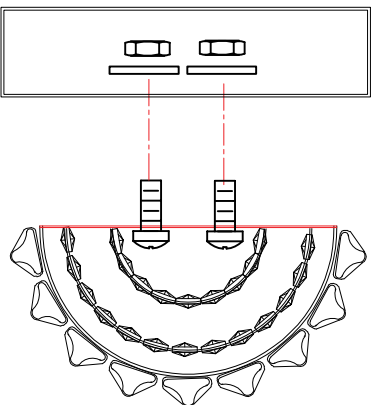

ITEM NO.:B3217-3BU

3

Attach the crystal holder to the canopy and secure the holder with the nuts.

7

2

A—13PSC

1

B—9PSC

Ground wire

Outlet Box

Live wier

Neutral Wire

4

5

6

Black Wire