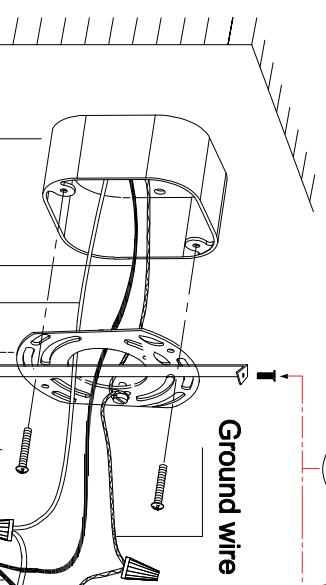

ITEM NO.:B3217-3BU

3

Attach the crystal holder to the canopy and secure the holder with the nuts.

7

2

A—13PSC

1

B—9PSC

Ground wire

Outlet Box

Live wier

Neutral Wire

4

5

6

Black Wire