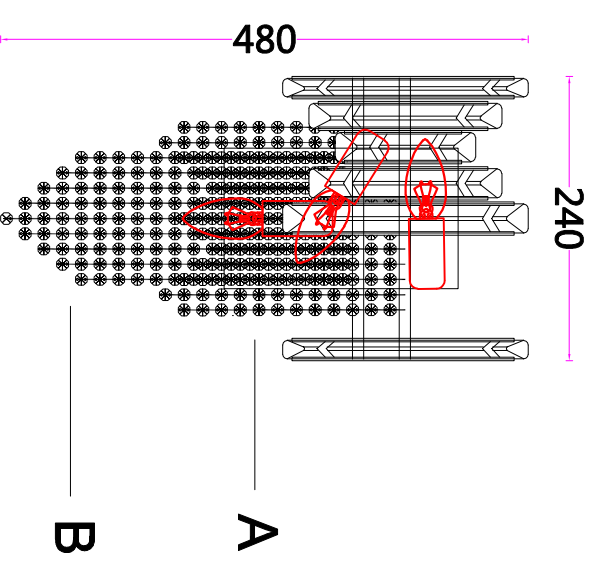

ITEM NO.:B3217-3BU

3

Attach the crystal holder to the canopy and secure the holder with the nuts.

7

2

A—13PSC

1

B—9PSC